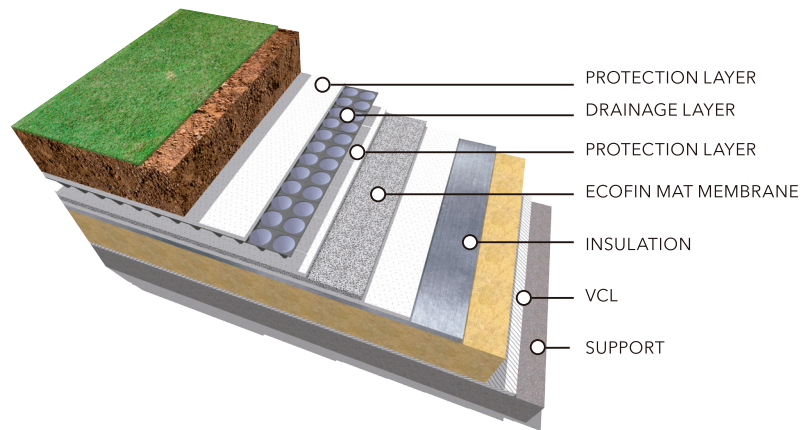

## ECOFIN PVC SINGLE PLY SYSTEMS

The Ecofin range of waterproofing products have a long and successful history, produced under strict quality control standards. Ecofin PVC single ply has been specifically developed to achieve a fast, sustainable, durable, environmentally friendly and aesthetically pleasing waterproofing solution.

## MECHANICALLY FIXING

**ECOFIN MP** has been developed for mechanical fixing applications where speed of application and high wind uplift resistance is required and is specially recommended on large commercial and industrial roofs where lightweight supports are specified such as metal or plywood.

Ecofin MP is reinforced with a polyester mesh which provides great resistance and good dimensional stability.

## FULLY BONDED

**ECOFIN FLEECEBACK** has been developed for fully bonded applications, by adhering the membrane to the insulation or the substrate with a cold applied adhesive. The Ecofin fleeceback membrane is polyester reinforced and it's bonded to a 300grs polyester fleece which adheres to the Surface and also provides an additional acoustic performance against rain-noise.