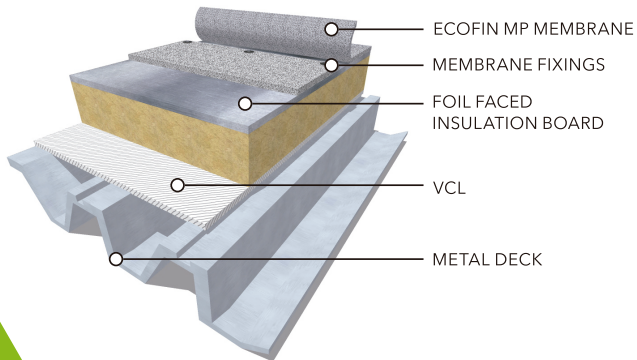

## ECOFIN PVC SINGLE PLY SYSTEMS

The Ecofin range of waterproofing products have a long and successful history, produced under strict quality control standards. Ecofin PVC single ply has been specifically developed to achieve a fast, sustainable, durable, environmentally friendly and aesthetically pleasing waterproofing solution.

## MECHANICALLY FIXING

**ECOFIN MP** has been developed for mechanical fixing applications where speed of application and high wind uplift resistance is required and is specially recommended on large commercial and industrial roofs where lightweight supports are specified such as metal or plywood.

Ecofin MP is reinforced with a polyester mesh which provides great resistance and good dimensional stability.

## FULLY BONDED

**ECOFIN FLEECEBACK** has been developed for fully bonded applications, by adhering the membrane to the insulation or the substrate with a cold applied adhesive. The Ecofin fleeceback membrane is polyester reinforced and it's bonded to a 300grs polyester fleece which adheres to the Surface and also provides an additional acoustic performance against rain-noise.