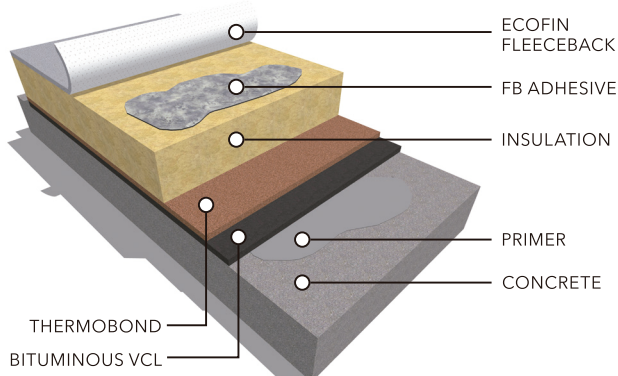

## MECHANICALLY FIXING

**ECOFIN MP** has been developed for mechanical fixing applications where speed of application and high wind uplift resistance is required and is specially recommended on large commercial and industrial roofs where lightweight supports are specified such as metal or plywood.

Ecofin MP is reinforced with a polyester mesh which provides great resistance and good dimensional stability.

## BALLASTED AND GREEN ROOFS

**ECOFIN MAT** is specially recommended on ballasted and Green roofs. Ecofin MAT is hot air welded and fixed to the perimeter and detail work. Ecofin MAT is certified for Green roof.

## FULLY BONDED

**ECOFIN FLEECEBACK** has been developed for fully bonded applications, by adhering the membrane to the insulation or the substrate with a cold applied adhesive. The Ecofin fleeceback membrane is polyester reinforced and it's bonded to a 300grs polyester fleece which adheres to the Surface and also provides an additional acoustic performance against rain-noise.